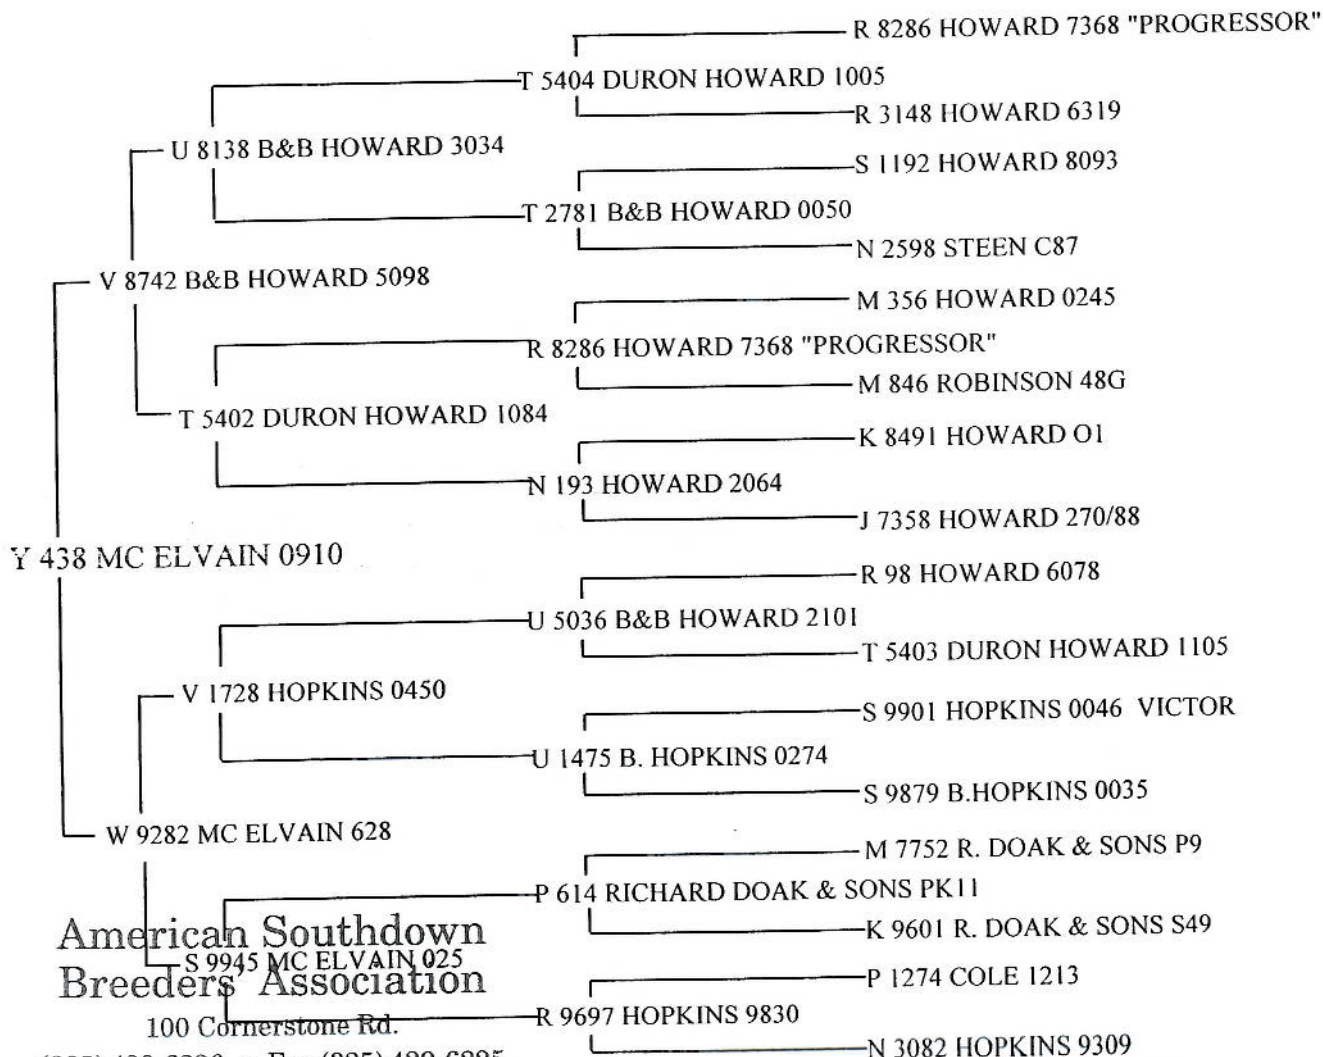

American Southdown Breeders' Association

100 Cornerstone Rd. • Fredonia, Texas 76842

Certificate of Registry

RAM
ASBA #
Y 438 Ram

NAME
Private Flock Tag **MC ELVAIN 0910**

LAMBED 2/22/2009

Twin

SIRE V 8742 B&B HOWARD 5098

DAM W 9282 MC ELVAIN 628

BREEDER MC ELVAIN SHEEP FARM HEYWORTH, IL

OWNER MC ELVAIN SHEEP FARM HEYWORTH, IL

DATE RECORDED 6/2/2009

Executive Secretary 

THIS FIVE GENERATION PEDIGREE IS PROVIDED FOR YOUR RECORDS.

If there are any blanks on this record indicates that some of the history of this animal was recorded prior to computerization. If you would like the completed record you may order it for an additional charge, by calling the ASBA office.